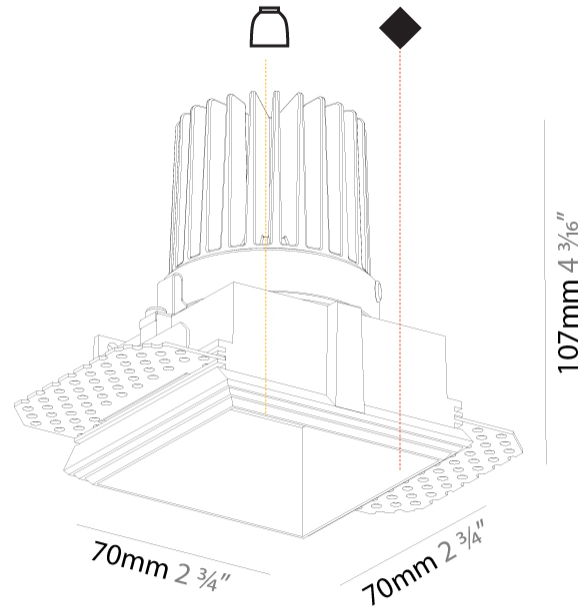

#### PHYSICAL

Shape: Square  
 Length (mm): 70  
 Length (in): 2 ¾  
 Width (mm): 70  
 Width (in): 2 ¾  
 Height (mm): 107  
 Height (in): 4 ¾  
 Ceiling Thickness (mm): 10 / 12.5 / 15  
 Ceiling Thickness (in): 3/8 or 1/2 or 9/16  
 Min. Recessing Depth (mm): 130  
 Min. Recessing Depth (in): 5 ½  
 Light Distribution: Downlight  
 Fixture Finish: SSR / BKV / CWI / CRY / HAB / LAG / UFT / ITA / RUA / RUR / MIC / FTG / MYG / TWT / LOD / PUS / FRO / FUP / KIA / POP / BLS / SPG / MEY / GOH / GUM / CHC / COM / ABZ / JAG / OBR / MOS / ROR  
 Fixture Material: Aluminum Die Cast  
 Cut-out Measurements: 85mm / 3 3/8" x 85mm / 3 3/8"  
 Upon Request: Unique Ceiling Thickness

#### RATINGS AND CERTIFICATIONS

Certified By: Certified for North American Standards  
 IP rating: IP20

85mm x 85mm  
3 3/8" x 3 3/8"

130mm  
5 1/8"

10 | 12 1/2 | 15  
3/8" | 1/2" | 9/16"

#### PHYSICAL

Shape: Rectangle  
 Length (mm): 140  
 Length (in): 5 1/2  
 Width (mm): 70  
 Width (in): 2 3/4  
 Height (mm): 100  
 Height (in): 3 15/16  
 Ceiling Thickness (mm): 10 / 12.5 / 15  
 Ceiling Thickness (in): 3/8 or 1/2 or 9/16  
 Min. Recessing Depth (mm): 110  
 Min. Recessing Depth (in): 4 5/16  
 Light Distribution: Asymmetric  
 Fixture Finish: SSR / BKV / CWI / CRY / HAB / LAG / UFT / ITA / RUA / RUR / MIC / FTG / MYG / TWT / LOD / PUS / FRO / FUP / KIA / POP / BLS / SPG / MEY / GOH / GUM / CHC / COM / ABZ / JAG / OBR / MOS / ROR  
 Fixture Material: Aluminum Die Cast  
 Cut-out Measurements: 150mm / 5 7/8" x 85mm / 3 3/8"  
 Upon Request: Unique Ceiling Thickness