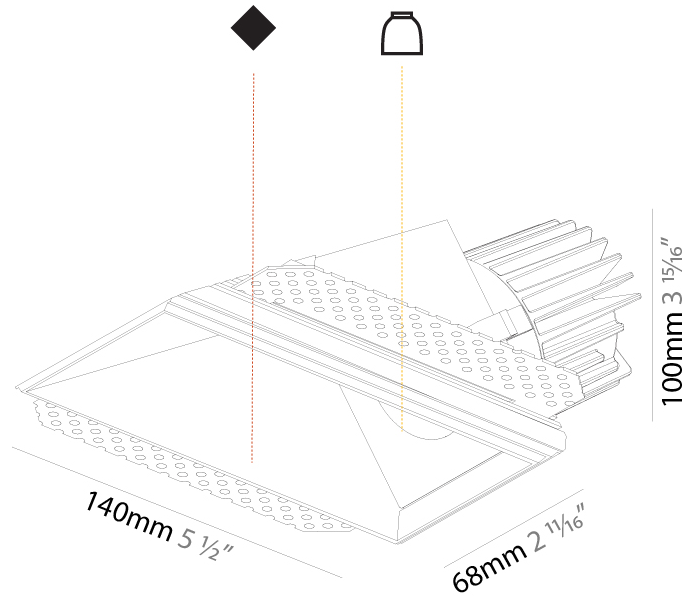

#### PHYSICAL

Shape: Square  
 Length (mm): 70  
 Length (in): 2 ¾  
 Width (mm): 70  
 Width (in): 2 ¾  
 Height (mm): 107  
 Height (in): 4 ¾  
 Ceiling Thickness (mm): 10 / 12.5 / 15  
 Ceiling Thickness (in): 3/8 or 1/2 or 9/16  
 Min. Recessing Depth (mm): 130  
 Min. Recessing Depth (in): 5 ½  
 Light Distribution: Downlight  
 Fixture Finish: SSR / BKV / CWI / CRY / HAB / LAG / UFT / ITA / RUA / RUR / MIC / FTG / MYG / TWT / LOD / PUS / FRO / FUP / KIA / POP / BLS / SPG / MEY / GOH / GUM / CHC / COM / ABZ / JAG / OBR / MOS / ROR  
 Fixture Material: Aluminum Die Cast  
 Cut-out Measurements: 85mm / 3 3/8" x 85mm / 3 3/8"  
 Upon Request: Unique Ceiling Thickness

#### PHYSICAL

Shape: Rectangle  
 Length (mm): 140  
 Length (in): 5 1/2  
 Width (mm): 70  
 Width (in): 2 3/4  
 Height (mm): 100  
 Height (in): 3 15/16  
 Ceiling Thickness (mm): 10 / 12.5 / 15  
 Ceiling Thickness (in): 3/8 or 1/2 or 9/16  
 Min. Recessing Depth (mm): 110  
 Min. Recessing Depth (in): 4 5/16  
 Light Distribution: Asymmetric  
 Fixture Finish: SSR / BKV / CWI / CRY / HAB / LAG / UFT / ITA / RUA / RUR / MIC / FTG / MYG / TWT / LOD / PUS / FRO / FUP / KIA / POP / BLS / SPG / MEY / GOH / GUM / CHC / COM / ABZ / JAG / OBR / MOS / ROR  
 Fixture Material: Aluminum Die Cast  
 Cut-out Measurements: 150mm / 5 7/8" x 85mm / 3 3/8"  
 Upon Request: Unique Ceiling Thickness

#### RATINGS AND CERTIFICATIONS

Certified By: Certified for North American Standards  
 IP rating: IP20

150mm x 85mm  
5 7/8" x 3 3/8"

110mm  
4 3/8"

10 | 12 1/2 | 15  
3/8" | 1/2" | 9/16"