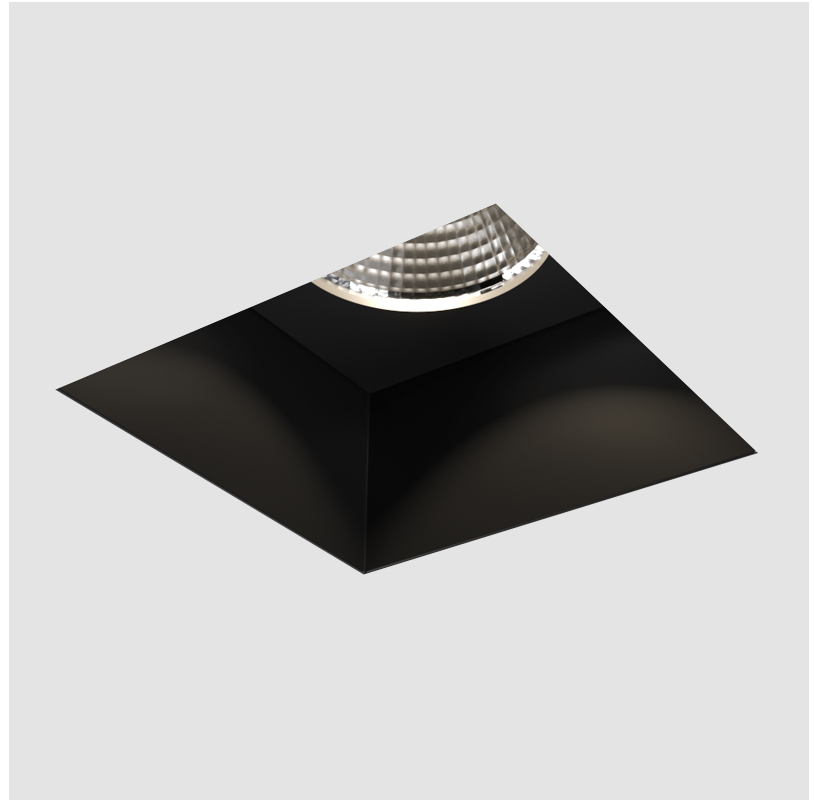

PHYSICAL

Shape: Square
Length (mm): 70
Length (in): 2 ¾
Width (mm): 70
Width (in): 2 ¾
Height (mm): 107
Height (in): 4 ¾
Ceiling Thickness (mm): 10 / 12.5 / 15
Ceiling Thickness (in): 3/8 or 1/2 or 9/16
Min. Recessing Depth (mm): 130
Min. Recessing Depth (in): 5 ½
Light Distribution: Downlight
Fixture Finish: SSR / BKV / CWI / CRY / HAB / LAG / UFT / ITA / RUA / RUR / MIC / FTG / MYG / TWT / LOD / PUS / FRO / FUP / KIA / POP / BLS / SPG / MEY / GOH / GUM / CHC / COM / ABZ / JAG / OBR / MOS / ROR
Fixture Material: Aluminum Die Cast
Cut-out Measurements: 85mm / 3 3/8" x 85mm / 3 3/8"
Upon Request: Unique Ceiling Thickness

ELECTRICAL

Lamp Type: LED (Zhaga Standard)
Input Wattage (W): 14.5
Total Output Wattage (W): 13.4
Dimming: Tri-Mode (Non-Dimming and Phase Dimming (120Vac only) and 0-10V Dimming)
Driver Included: No
Driver Location: Recessed Housing
Driver Type: Constant Current - Universal
Driver Class: Class 2
Housing: See components
Input Voltage (V): 120 - 277
Constant Current (MA): 350

LED

Color Temperature (°K): 2700 / 3000 / 3500 / 4000
Max. Delivered Lumen (lm): 890 / 920 / 970 / 990
CRI: >90 CRI
Upon Request: Special Color Temperature RGB-W Tunable White
Special LED

OPTICAL

Reflector: 20 / 40 / 60
Upon Request: Special Beam Angles

RATINGS AND CERTIFICATIONS

Certified By: Certified for North American Standards
IP rating: IP20

85mm x 85mm
3 3/8" x 3 3/8"

130mm
5 1/8"

10 | 12 1/2 | 15
3/8" | 1/2" | 9/16"